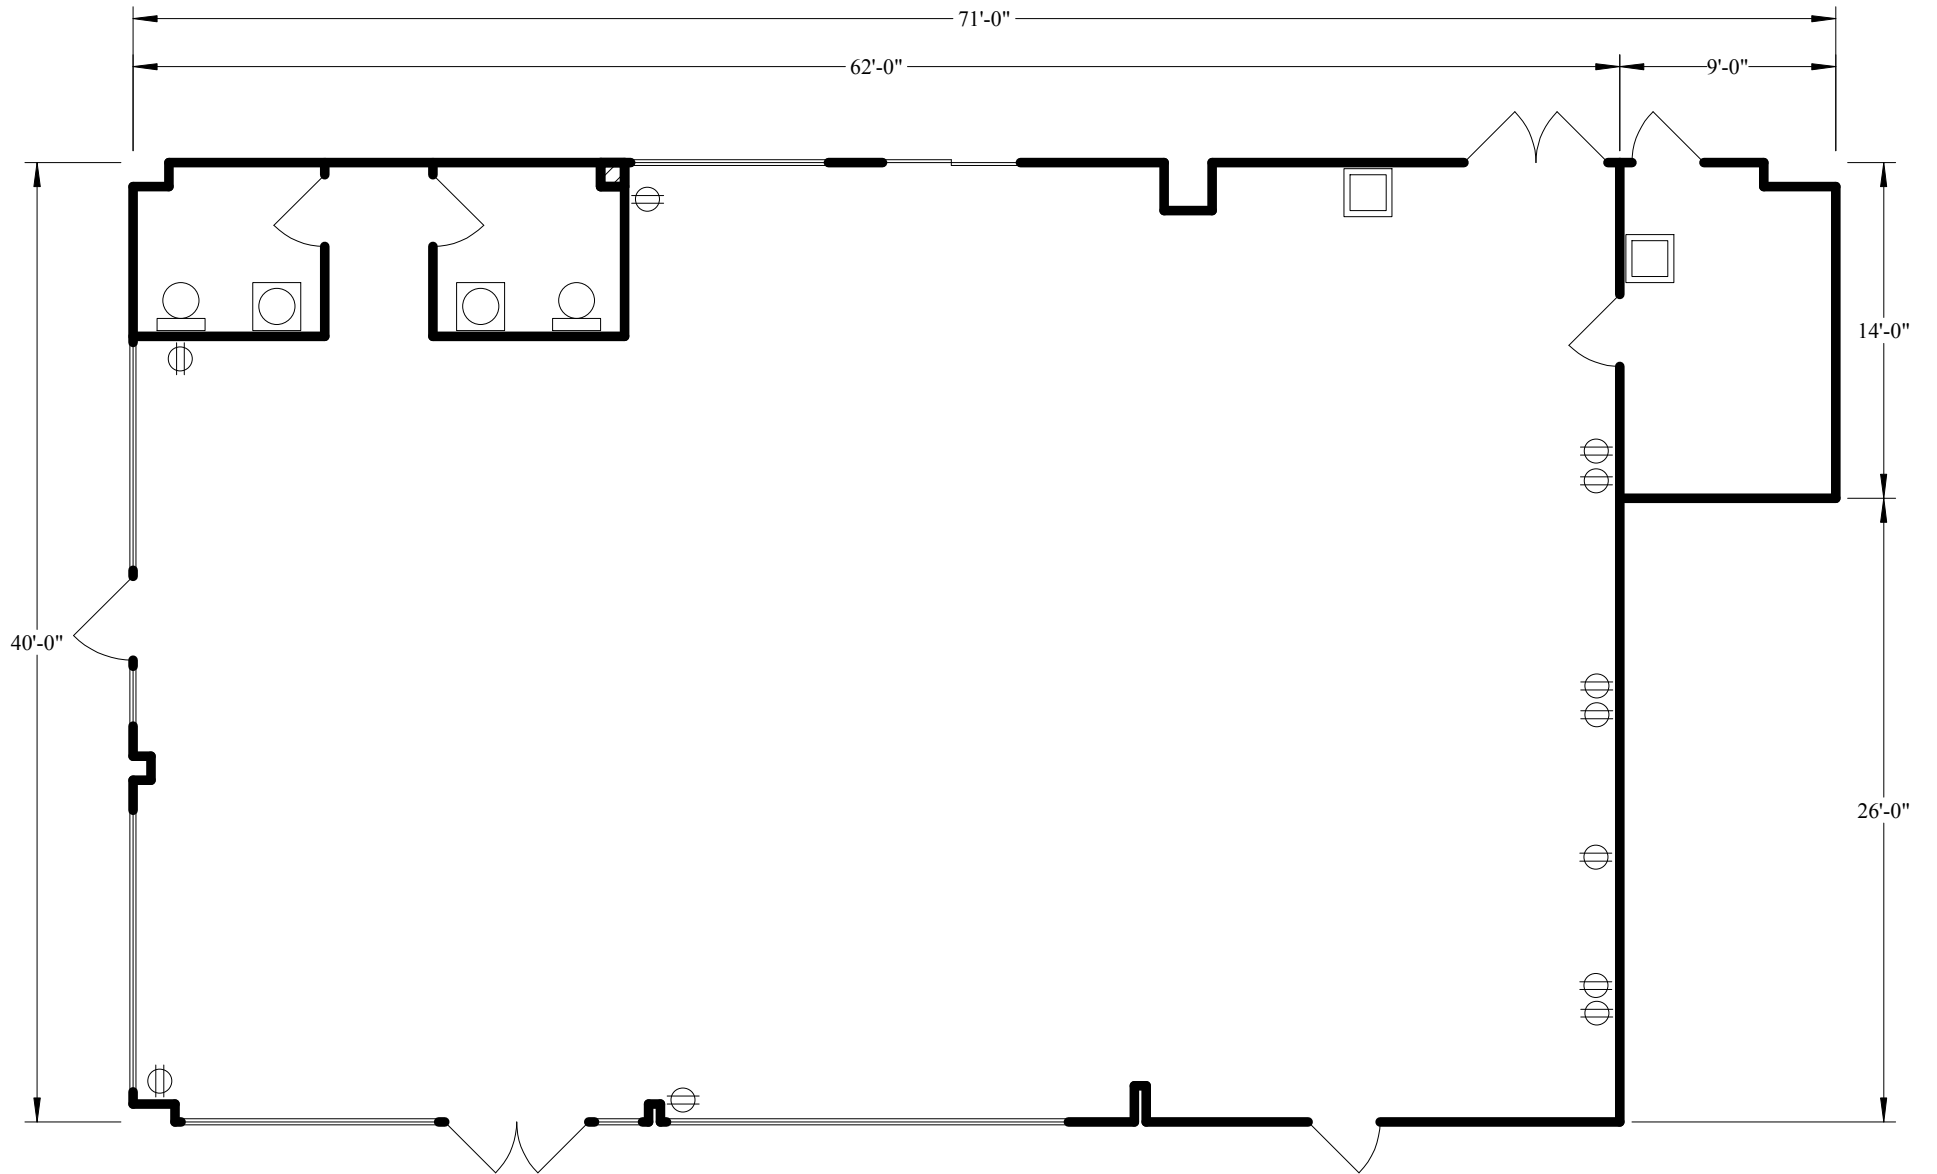

9048 Bonita Beach Road

Scale: 1" = 8'

Total Area: 2,606 sq ft