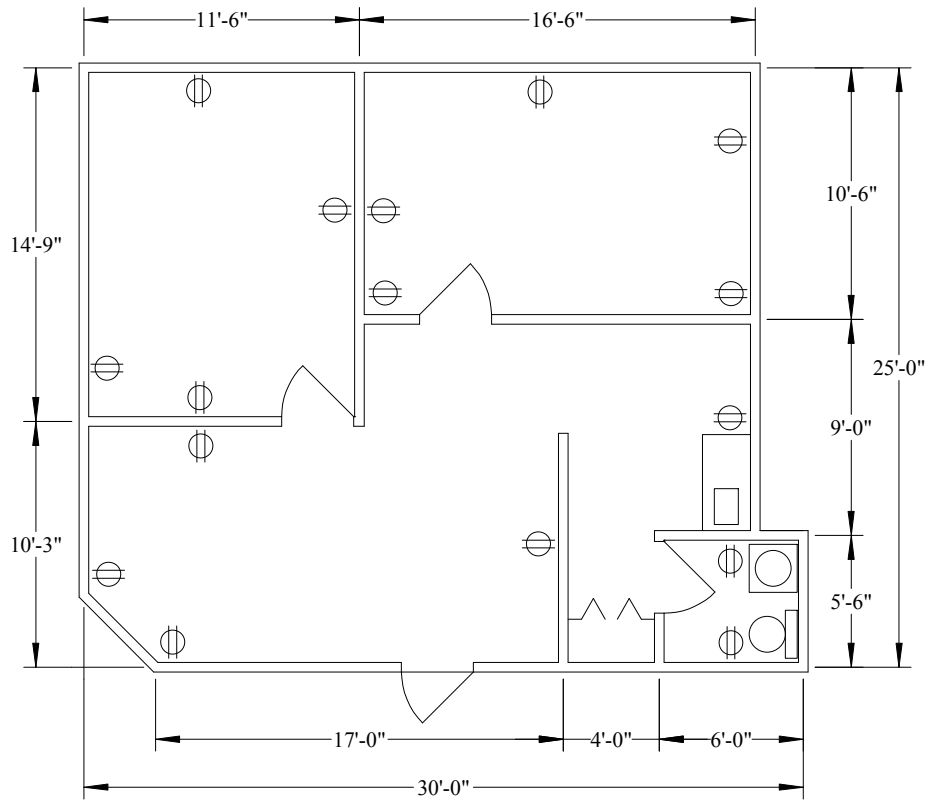

9200 Bonita Beach Road, Suite 101

Scale: 1" = 8'

Total Area: 706.5 sq ft