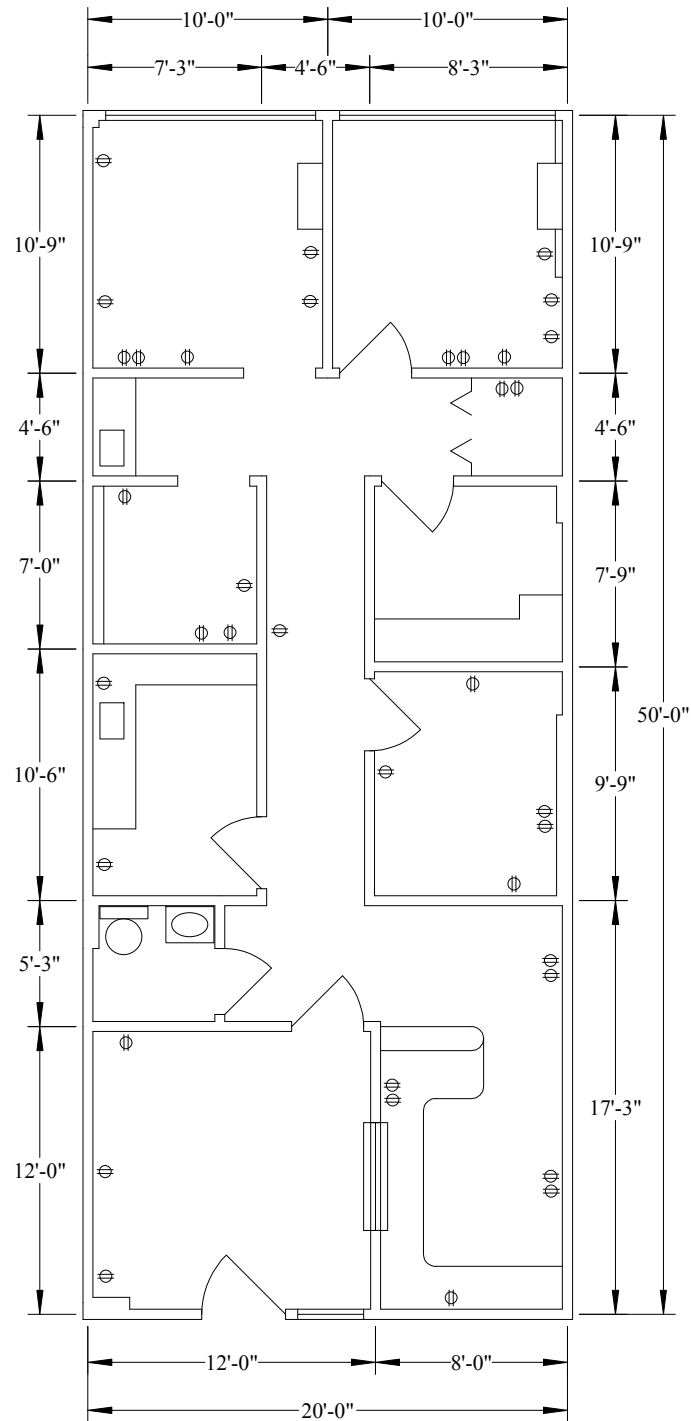

# 9200 Bonita Beach Road, Suite 104

Scale: 1" = 8'

Total Area: 1,000 sq ft