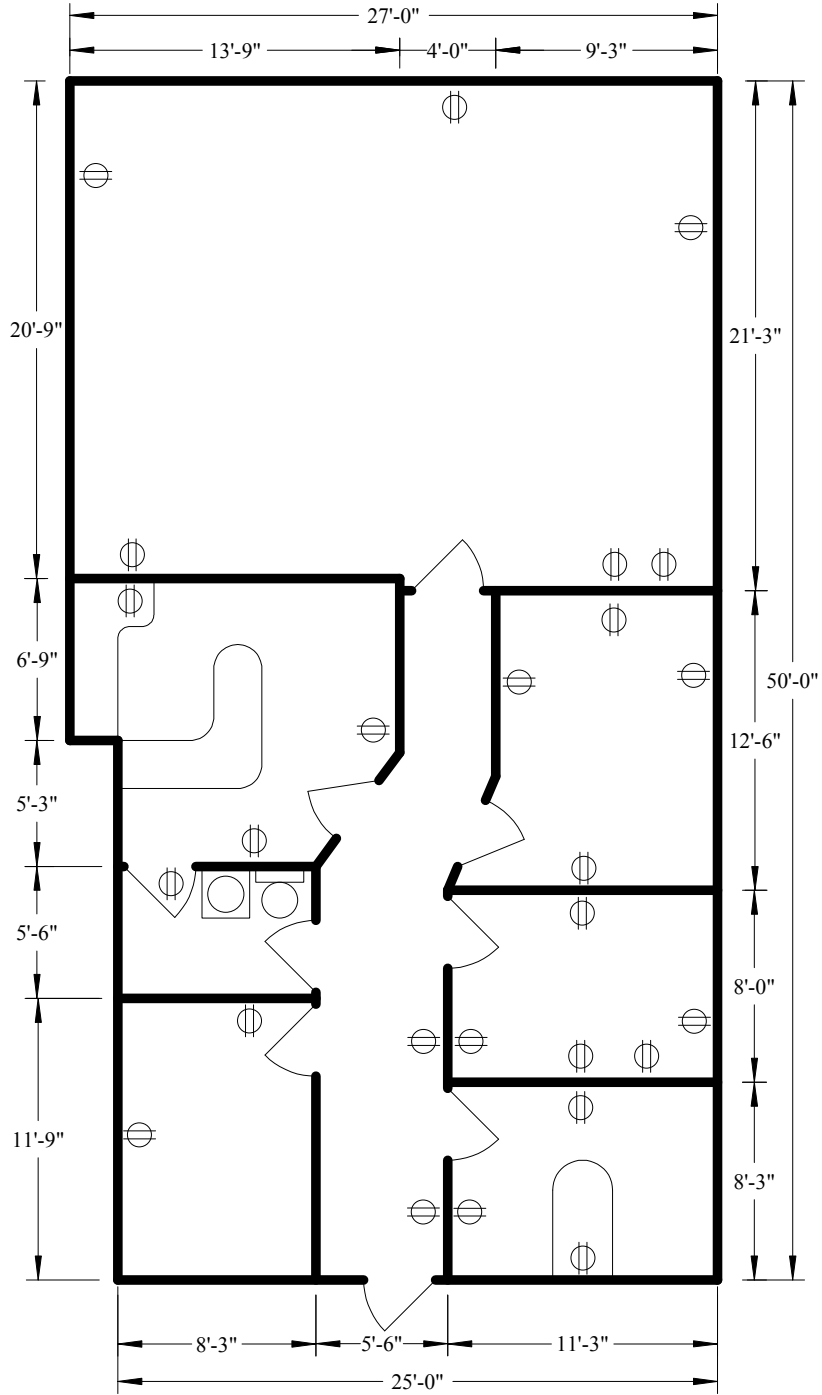

9200 Bonita Beach Road, Suite 201

Scale: 1" = 8'

Total Area: 1350 sq ft