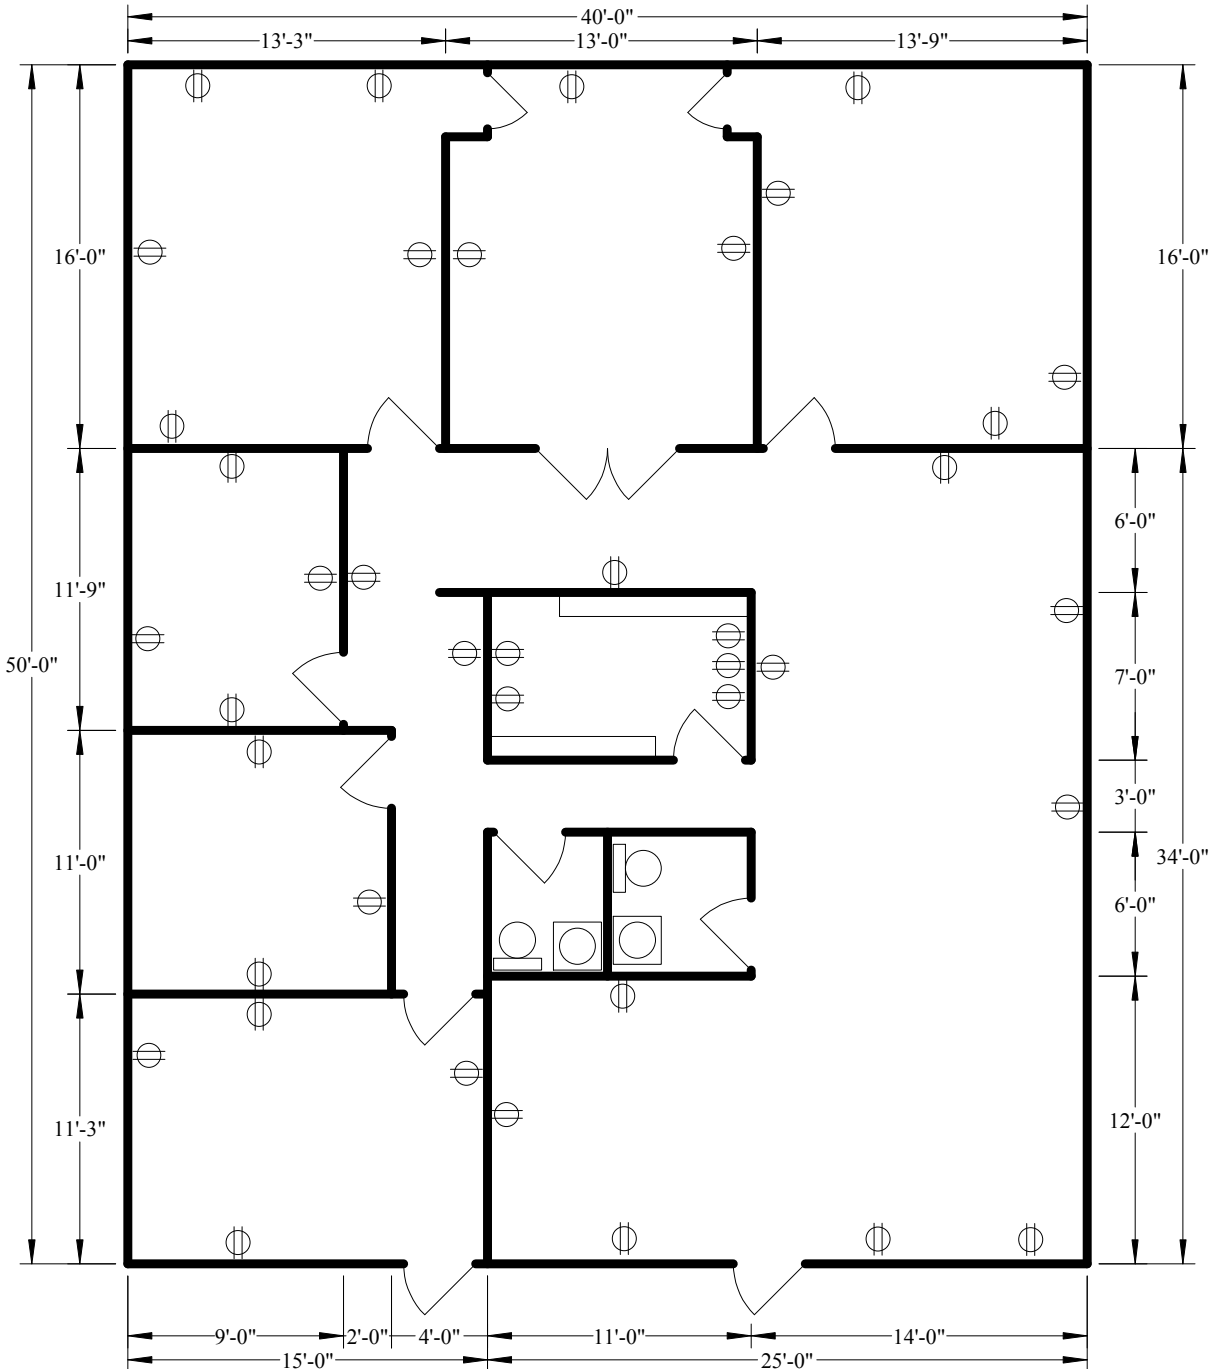

9200 Bonita Beach Road, Suite 202-204

Scale: 1" = 8'

Total Area: 2000 sq ft