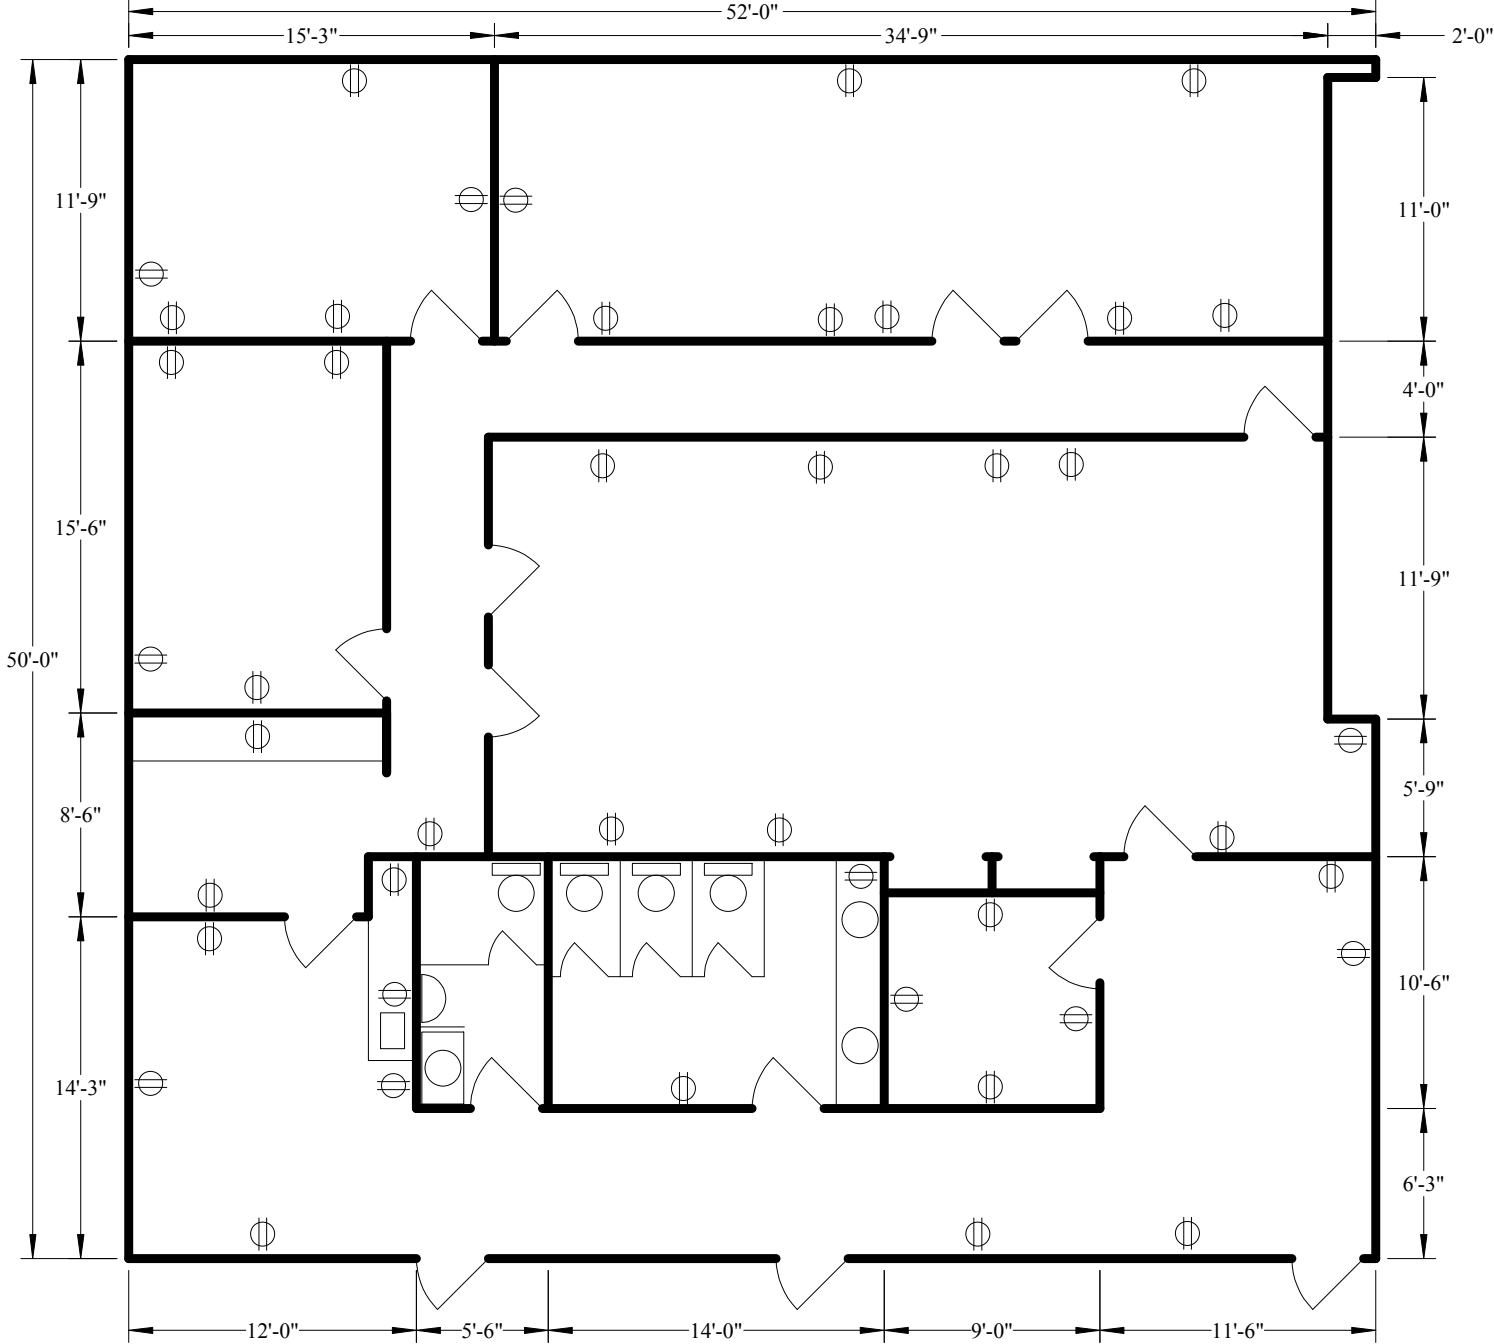

9200 Bonita Beach Road, Suite 203-05-07

Scale: 1" = 8'

Total Area: 2650 sq ft