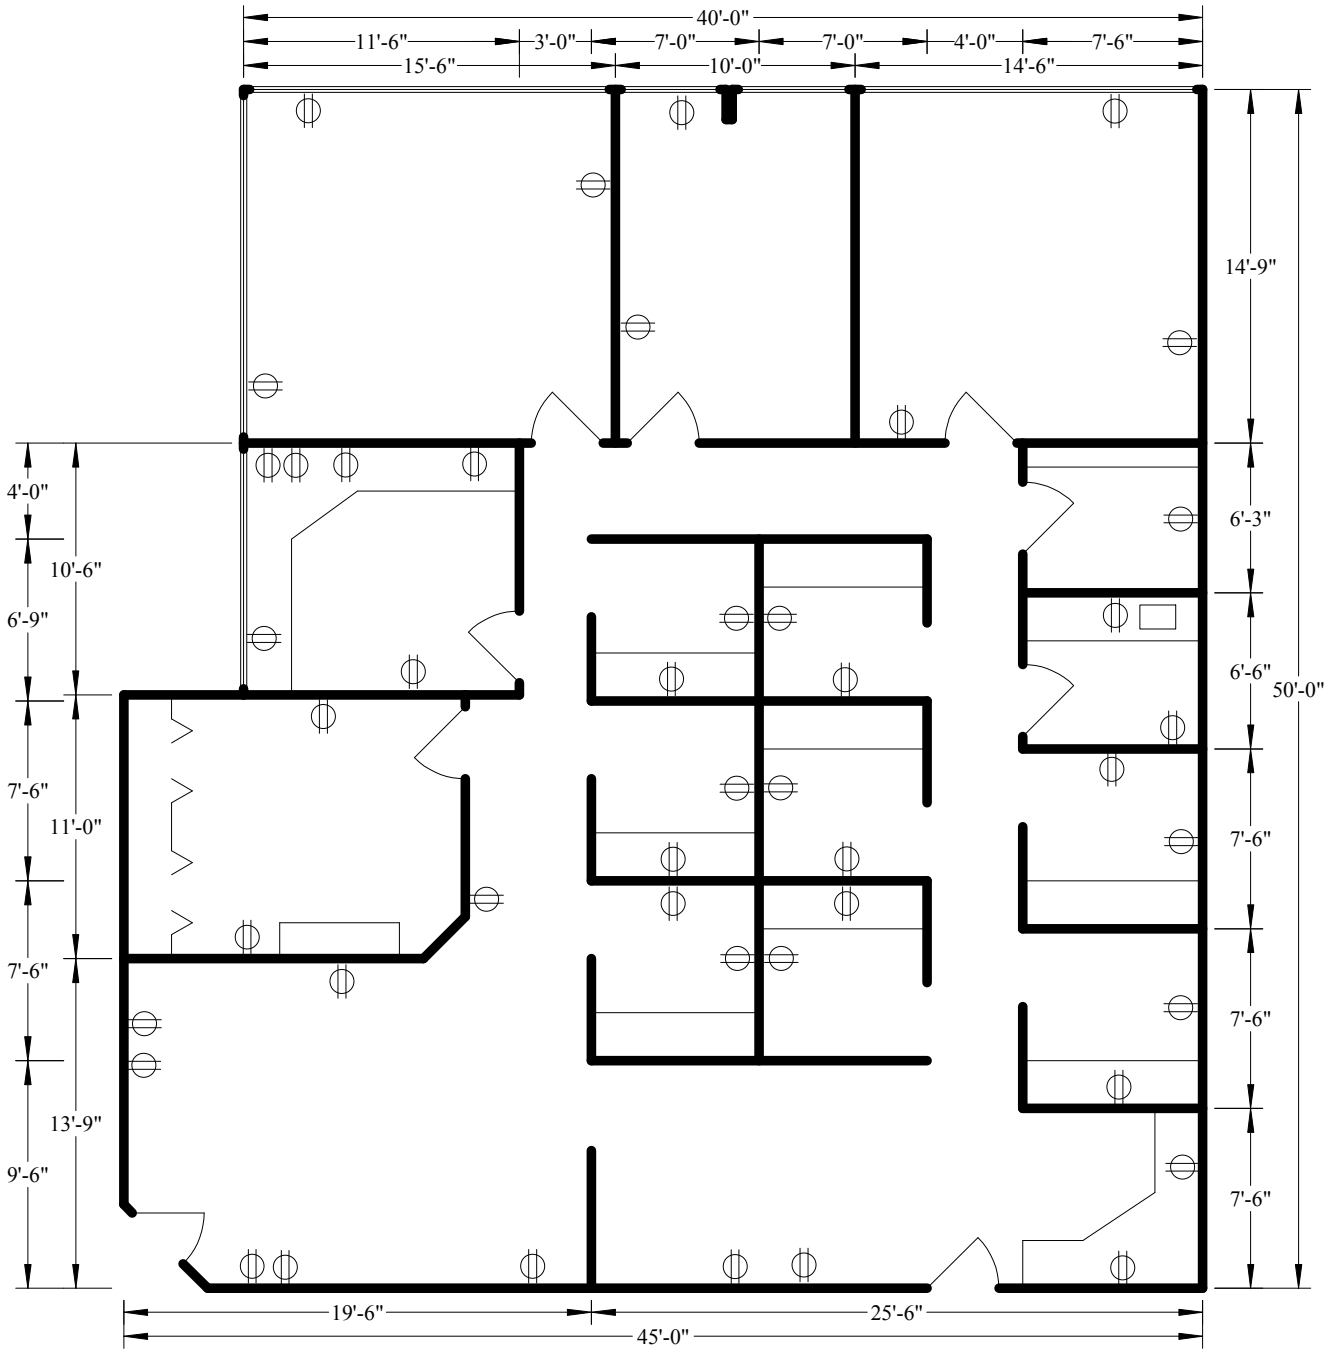

9220 Bonita Beach Road, Suite 102-104

Scale: 1" = 8'

Total Area: 2,125 sq ft