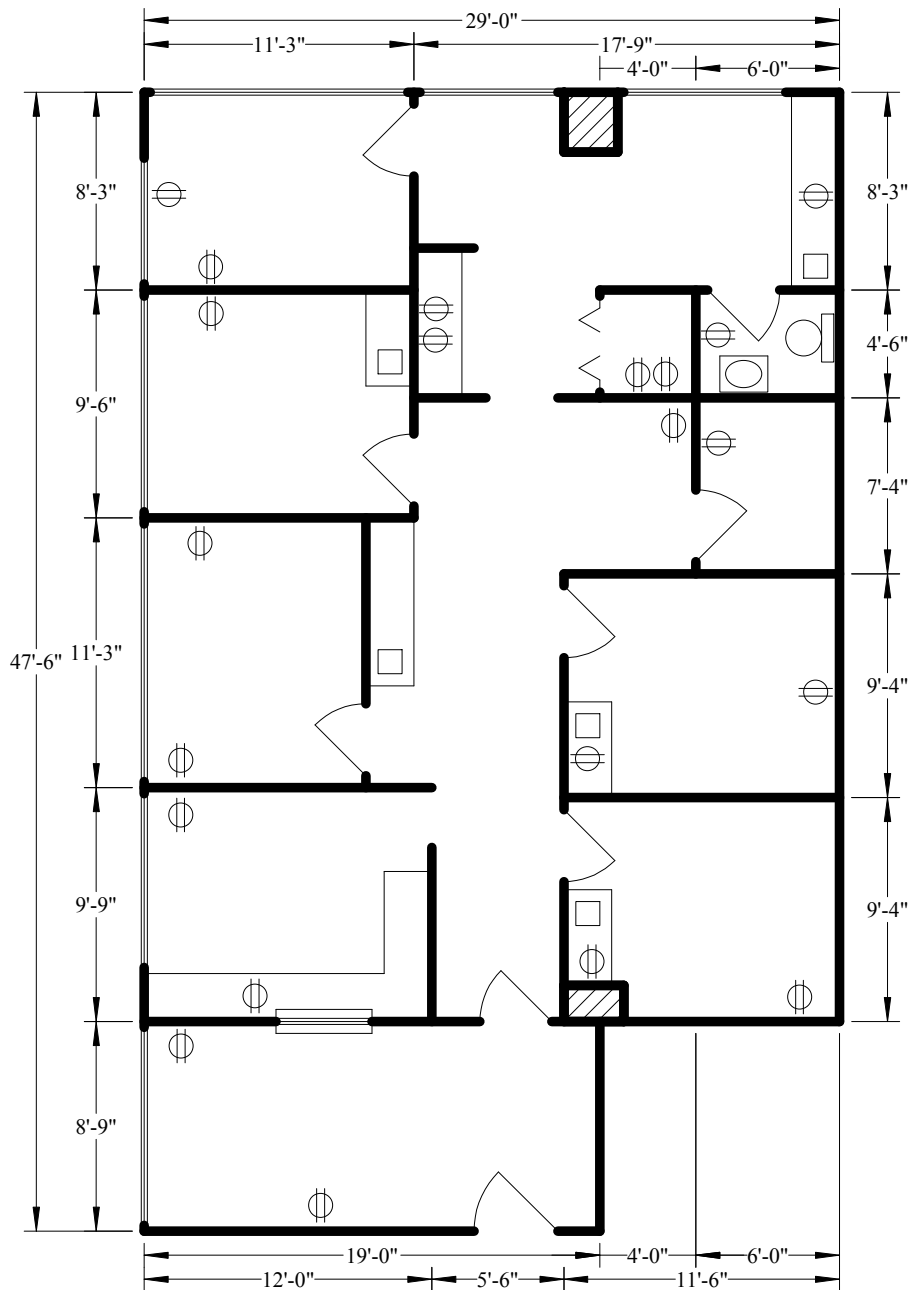

2240 Bonita Beach Road, Suite 1100

Scale: 1" = 8'

Total Area: 1334 sq ft