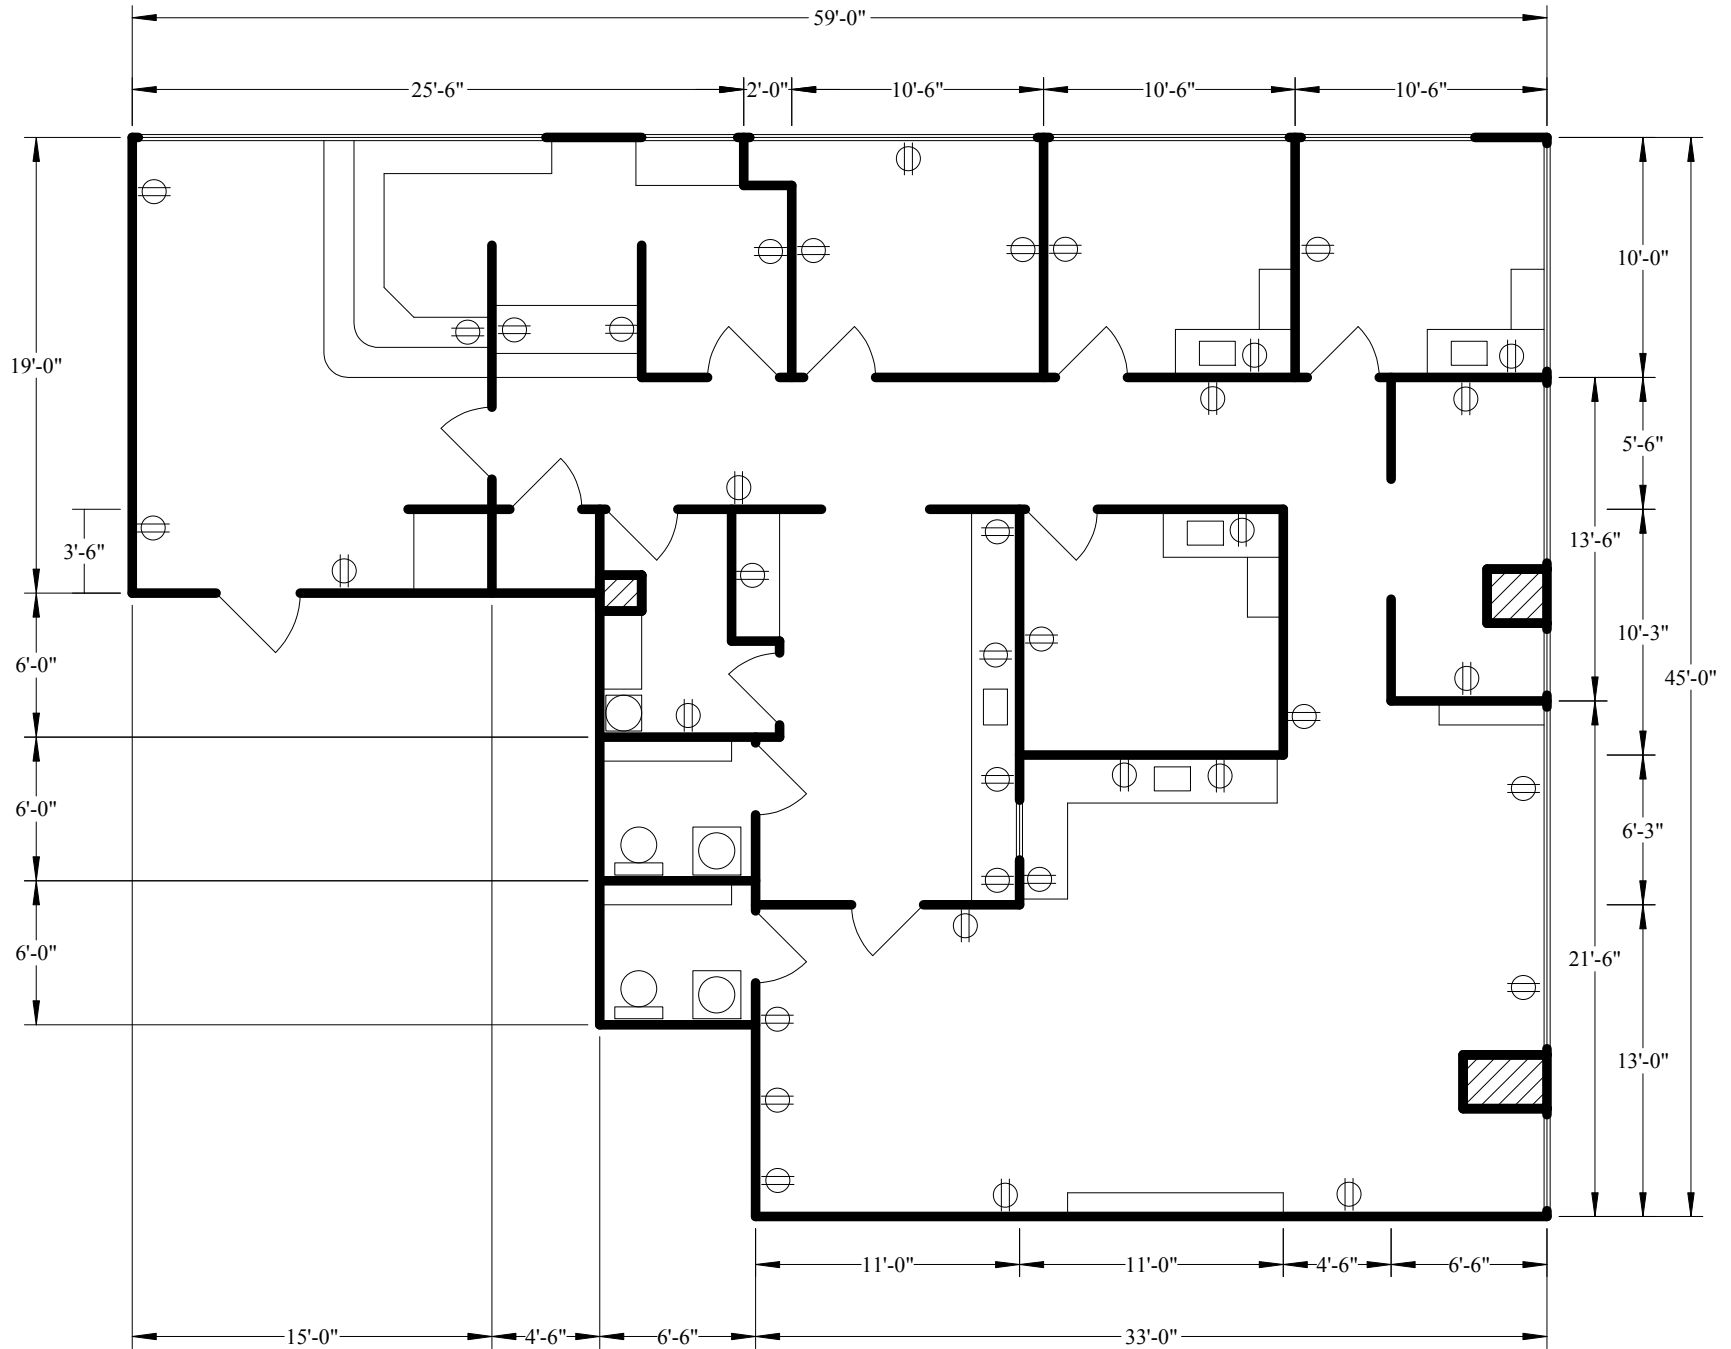

# 9240 Bonita Beach Road, Suite 2200

Scale: 1" = 8'

Total Area: 2,100 sq ft