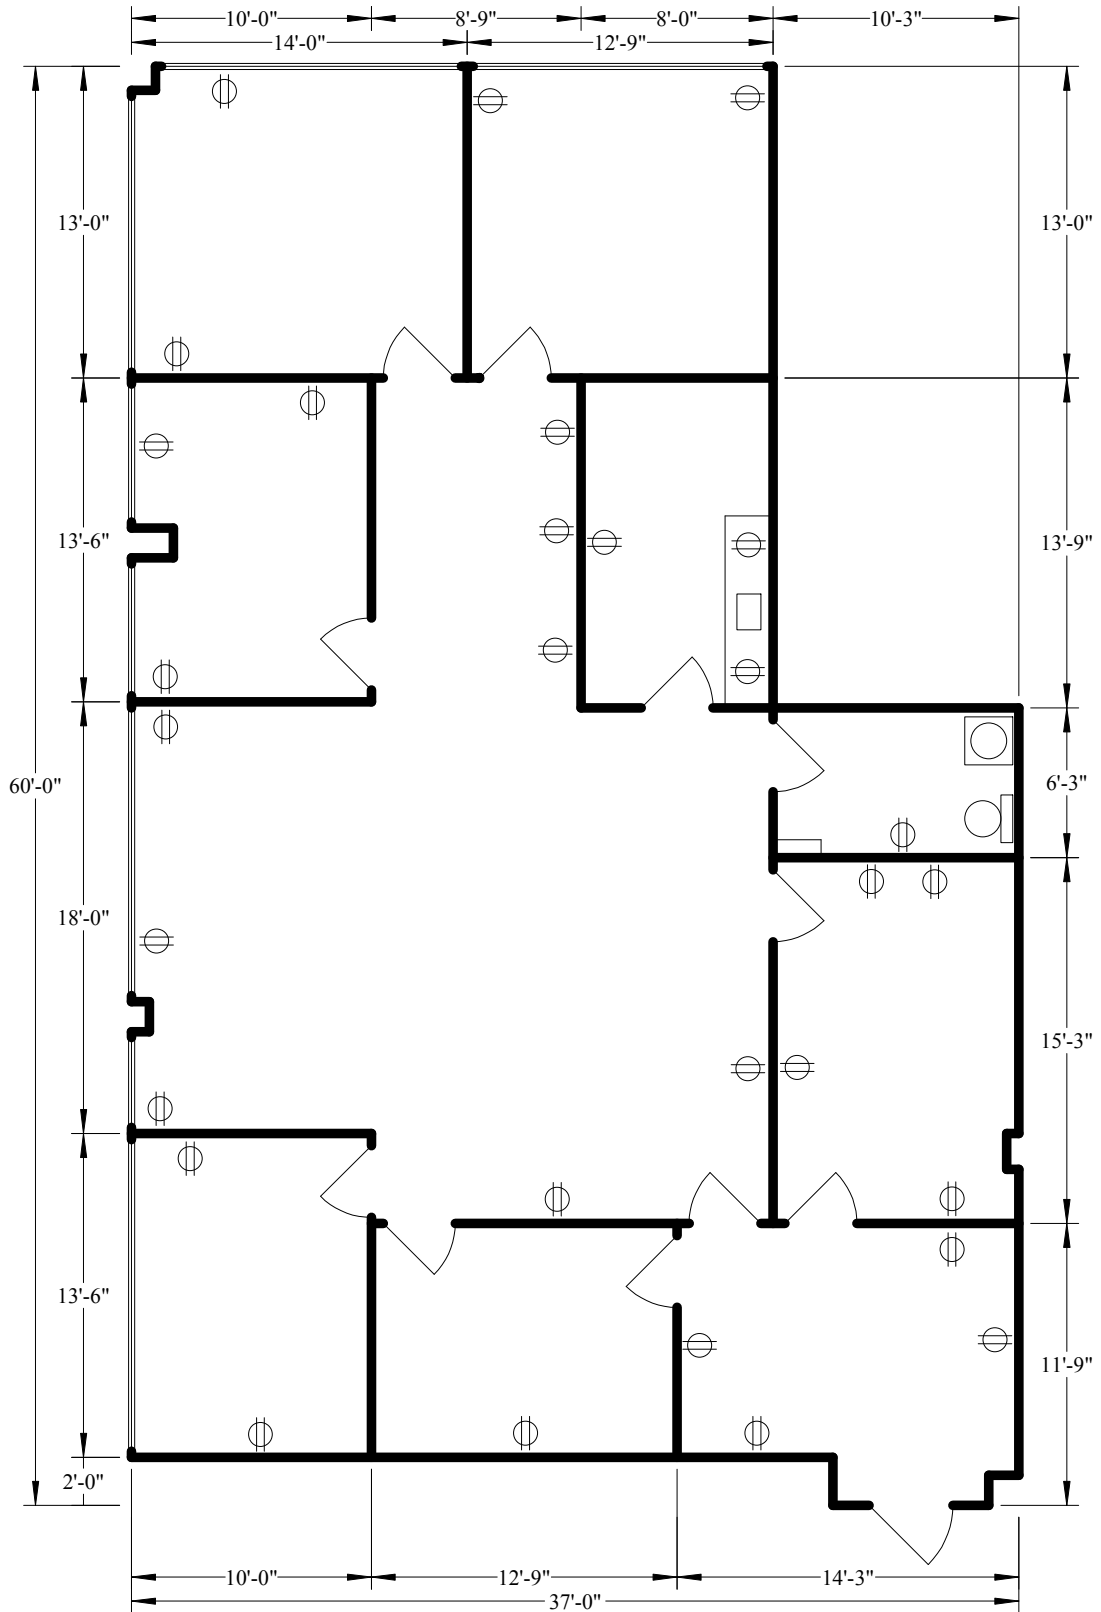

9240 Bonita Beach Road, Suite 3305

Scale: 1" = 8'

Total Area: 1,916 sq ft