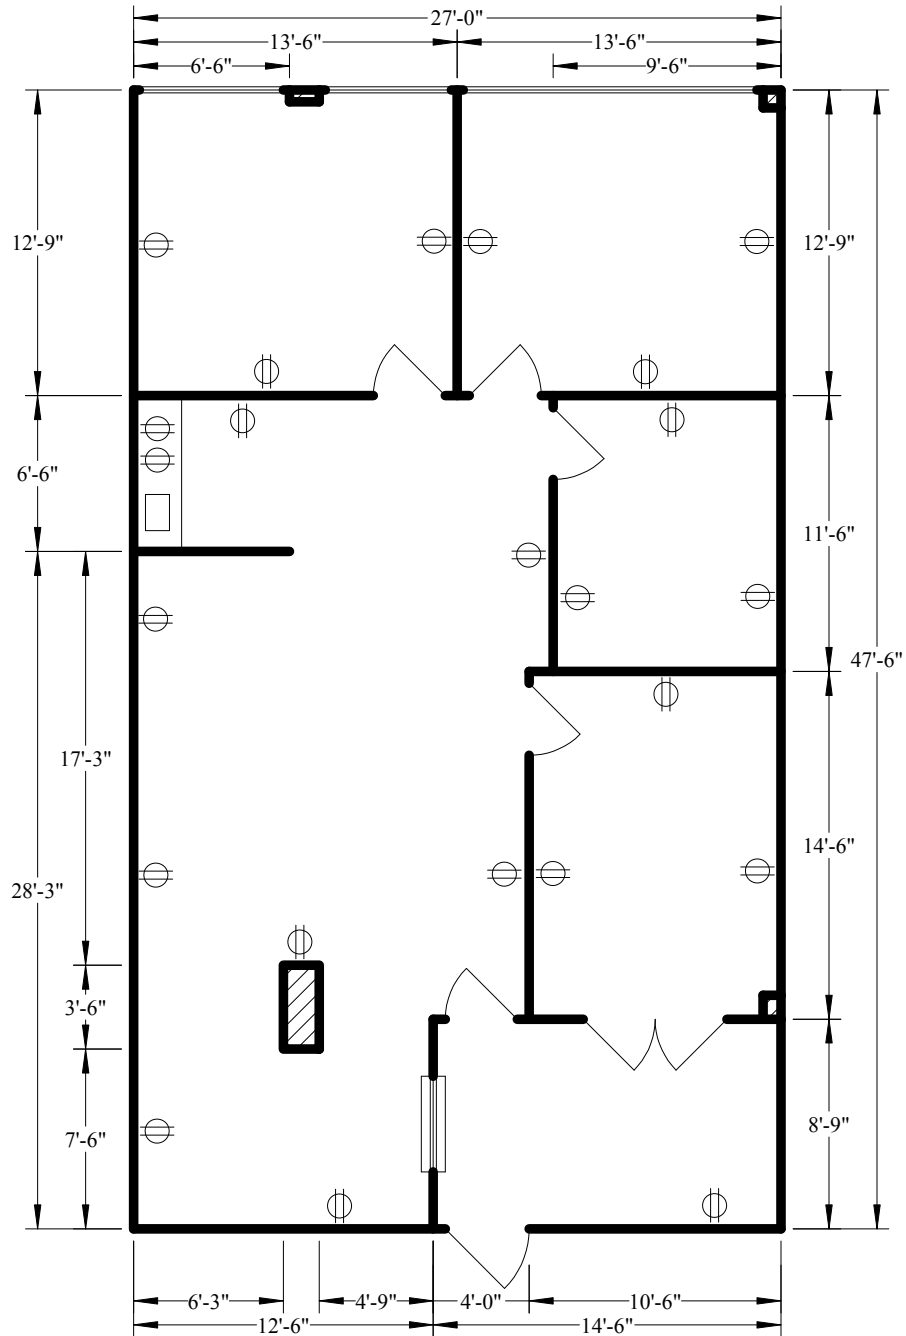

9240 Bonita Beach Road, Suite 3318

Scale: 1" = 8'

Total Area: 1,283 sq ft