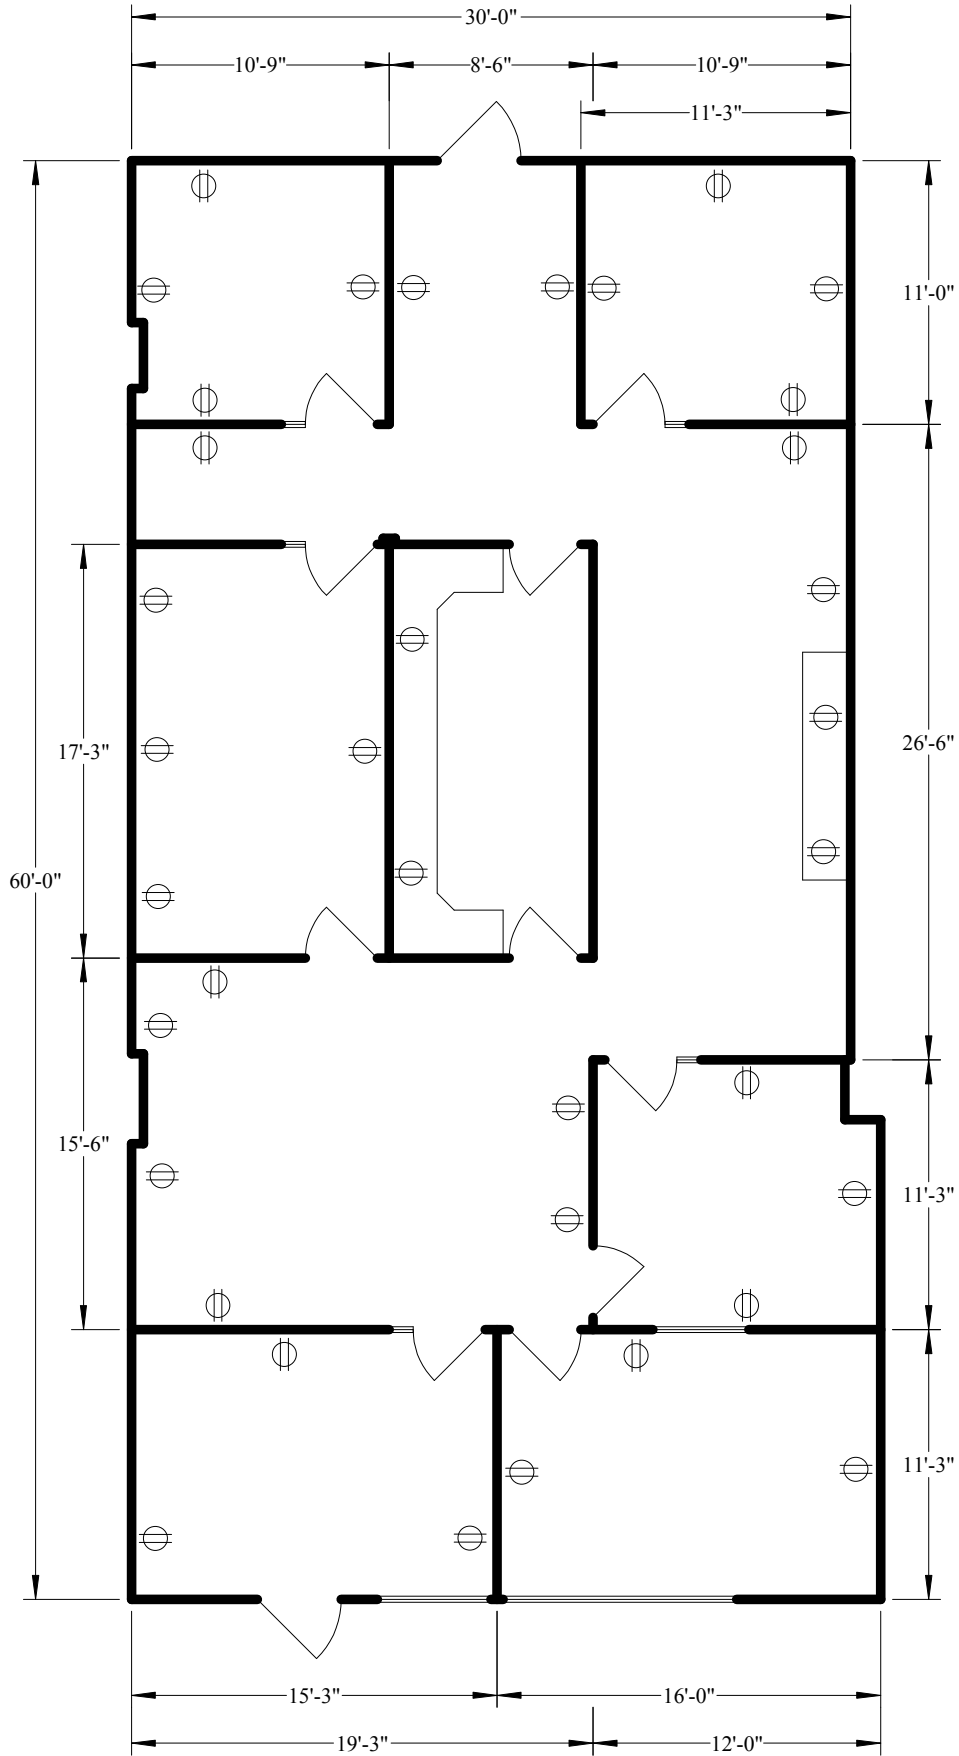

# 9148 Bonita Beach Road, Suite 101

Scale: 1" = 8'

Total Area: 1,800 sq ft