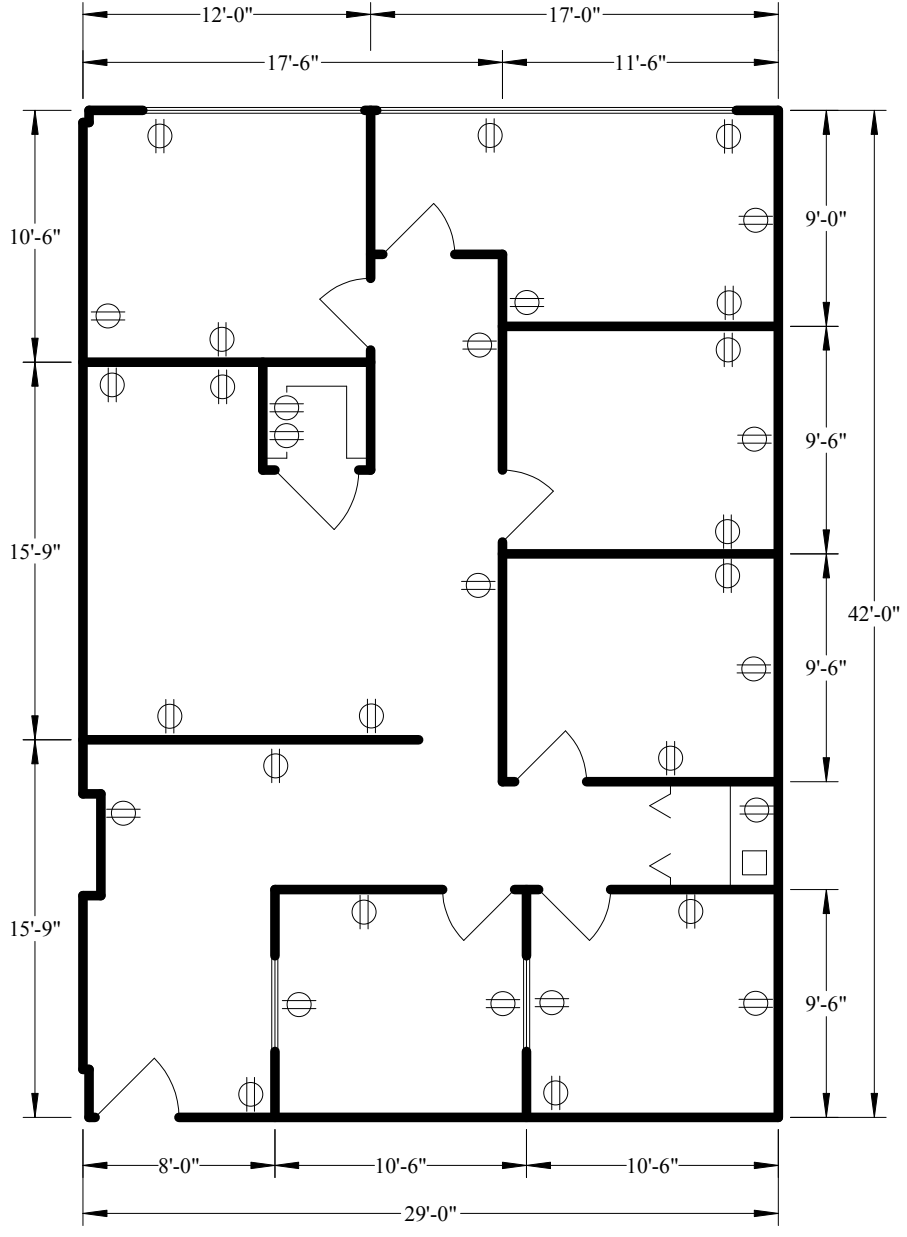

9148 Bonita Beach Road, Suite 205

Scale: 1" = 8'

Total Area: 1,218 sq ft