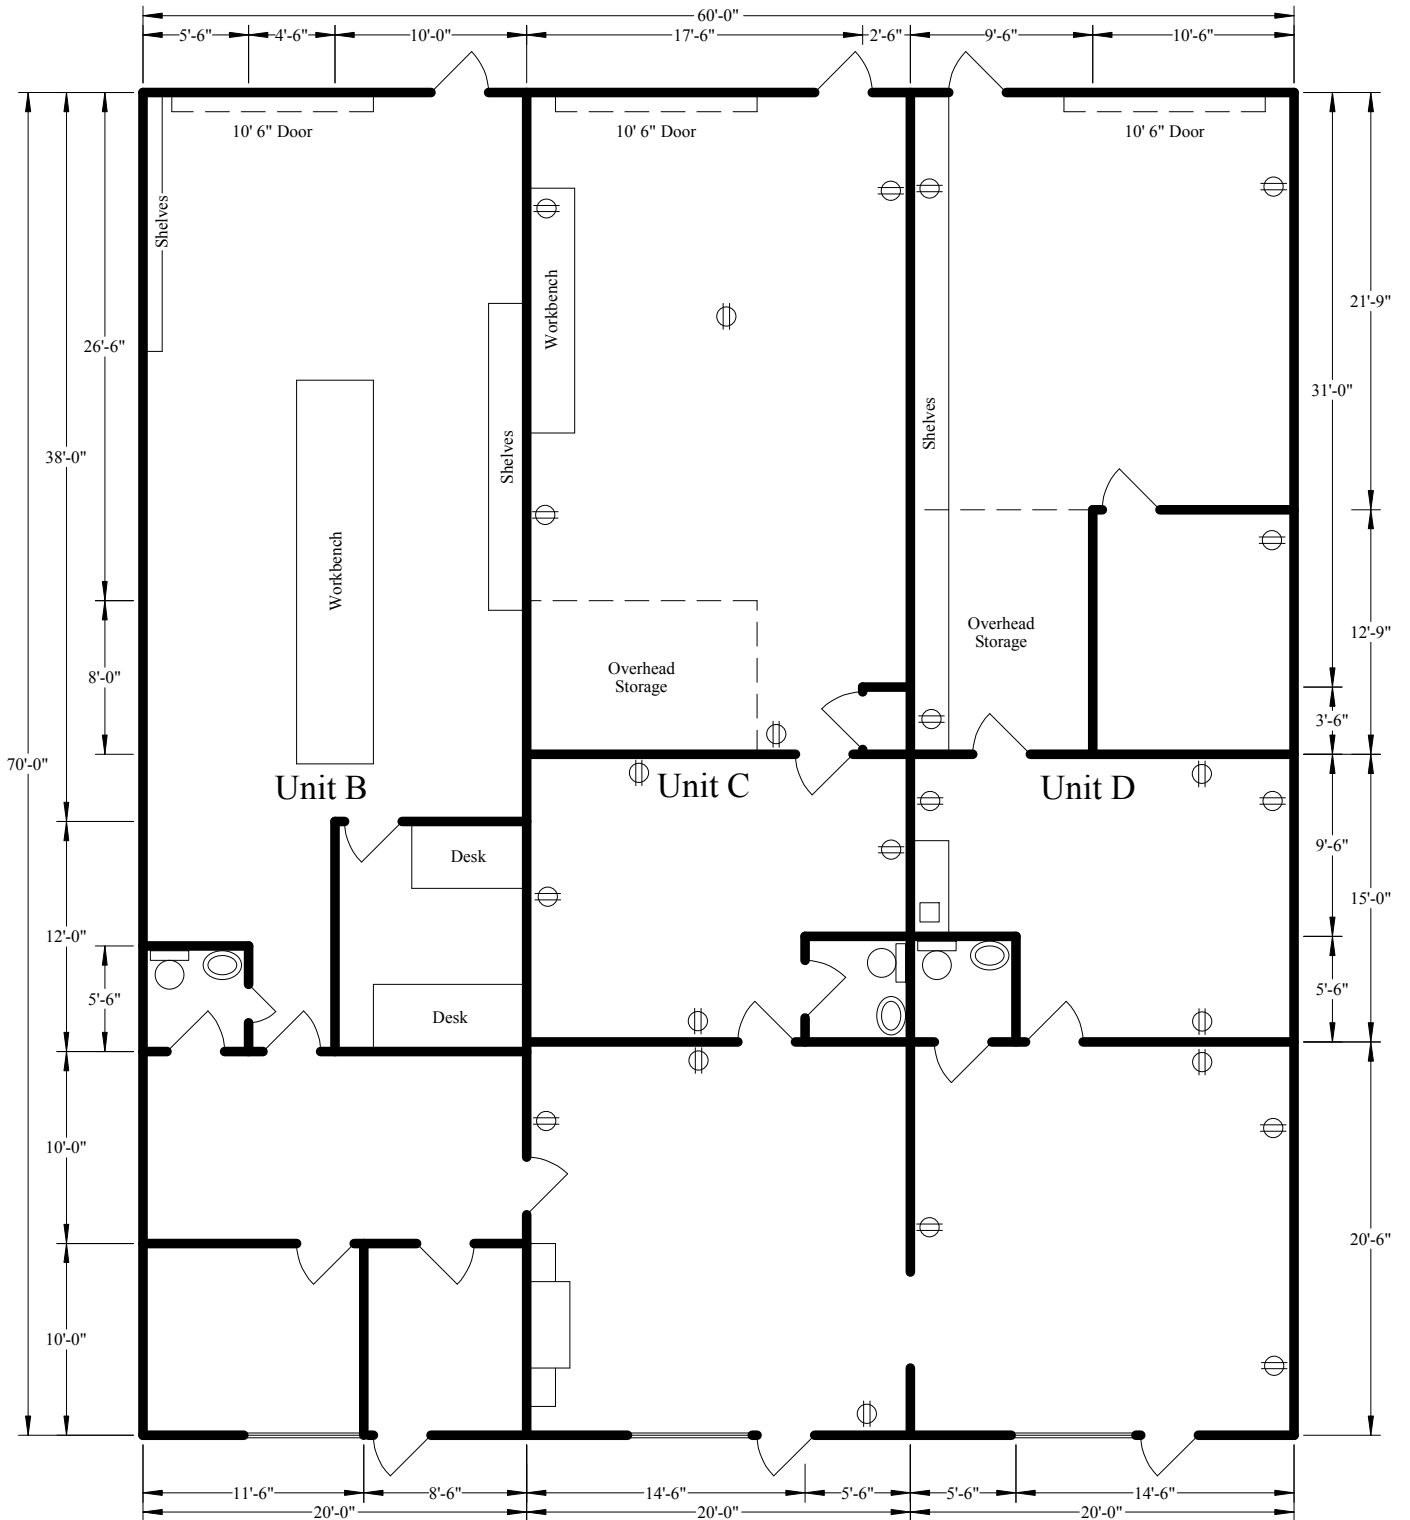

6014 Shirley Street, Units B, C, & D

Scale: 1" = 10'

Total Area: 4,200 sq ft